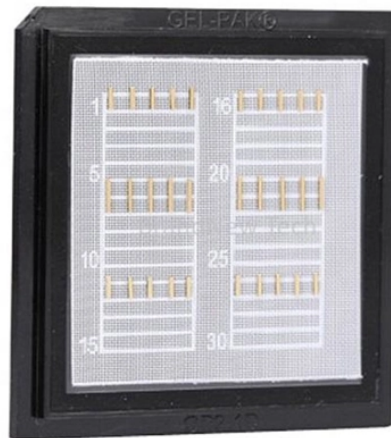

Return wire to household distribution box

Return wire to household distribution box

These three wires enter the meter box and then connect to the main panel. In the following tutorial, we will show how to wire 120V single-phase and 240V split-phase circuit breakers and loads inside a ...

Understand the comprehensive process of installing a residential breaker box, ensuring safe power distribution and code compliance.

The diagram of the distribution board's wiring shows exactly how each circuit is wired and connected. It also includes any additional components, such as smoke detectors or surge ...

In a household wiring system, this return path is provided by white neutral wires that return current to the main service panel. From the service panel, current returns along the uninsulated ...

Wiring diagrams for house distribution boards consist of several components, including: The main breaker box, which is mounted to the wall. The individual circuit-breakers, which are ...