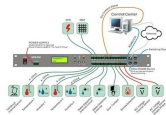

It is mainly composed of wires, terminal blocks (usually screw type, plug-in type, hot magnetic type, etc.), and boxes. The instrument junction boxes produced by our company comply with international ...