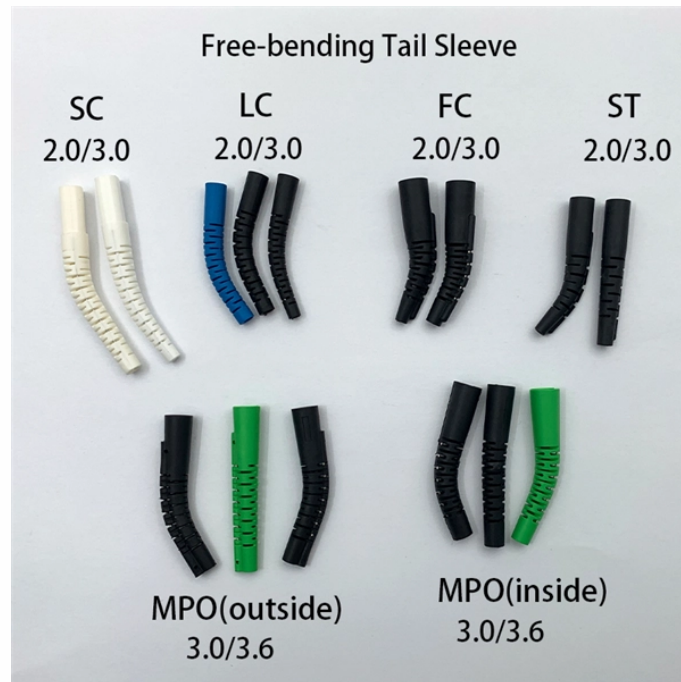

Rwanda Technical Support Cabinet 42U

Rwanda Technical Support Cabinet 42U

Explore the key features of the 42U floor standing server rack cabinet, designed for secure, organized IT network equipment storage with lockable doors.