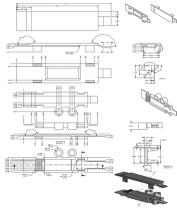

Buy Hpe S3500-48p Aruba 48-port 10/100/1000base-t Poe+ 1-slot 600w Ps Mobility Access Switch. New Factory Sealed. In Stock..Great customer service.