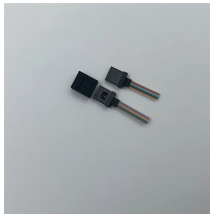

GDR Telecom Site Energy Systems

S3500 Core Switch

S3500 Core Switch

The HPE Aruba S3500-48P Network Switch ensures optimal performance and reliability by providing dedicated ports for each connected device. This eliminates network congestion and bottlenecks that ...

The S3500 is available in five models, with 24 or 48 10/100/1000BASE-T ports with optional power-over Ethernet (PoE) and 24 1000BASE-XSFP ports.

The Quidway® S3500 series routing switches are box-type layer 3 wire-speed Ethernet switches with 10/100M aggregation in service provider data centers, server cluster, wiring cabinet and metropolitan ...

Aruba S3500 Series Switches: Access product support documents and manuals, software, download drivers by operating environment, and view product support videos.

ARUBA S3500-48P MOBILITY ACCESS SWITCH (U.S. USE ONLY)

Buy Hpe S3500-48p Aruba 48-port 10/100/1000base-t Poe+ 1-slot 600w Ps Mobility Access Switch. New Factory Sealed. In Stock..Great customer service.

Alta Technologies buys & sells new, used, and refurbished Aruba S3500 Switch Series and upgrades. Whether you need a complete switch model or simply require a feature or part, we carry a broad ...