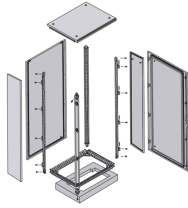

S3500 Core Switch

The HPE Aruba S3500-48P Network Switch ensures optimal performance and reliability by providing dedicated ports for each connected device. This eliminates network congestion and bottlenecks that ...