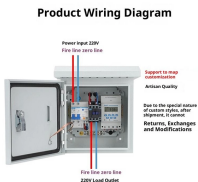

Here you will find detailed descriptions, recommendations about maintenance, operation information, service instructions. The Electronic guide covers sections about instructions for repair and ...

Filters Sany trailer pump distribution box Clear All Filters New Search Sort By Listing Types All Listings For Sale Only Auction Only Category

Submit instant online service requests, track progress in real-time, and review & rate the service once completed. Review parts manuals, manage equipment and request services. Displays all dealer ...

Buy 33-5700-01 - SIMCO-ION - ?Wire AeroBar Model 5710 Power-Signal Distribution Box. Newark Electronics offers fast quotes, same day dispatch, fast delivery, wide inventory, datasheets & ...