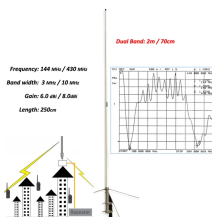

Our SC Series include a broad selection of connectors and adapters, available in a variety of different models and styles. Used for single, multi-mode and APC applications.