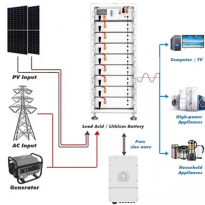

This splice tray neatly arranges and safeguards fiber optic splices, enabling seamless signal transmission. With its 12 - core design, it can manage multiple fiber connections.