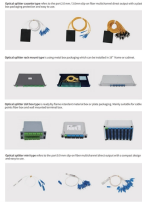

## SFP Optical Module OSFP Quotation

What is Optical Transceiver Modules/SFP? Optical Transceiver Modules/SFP, also called fiber optic transceiver or optical transceiver, is a typically hot-pluggable device used in high-bandwidth data ...