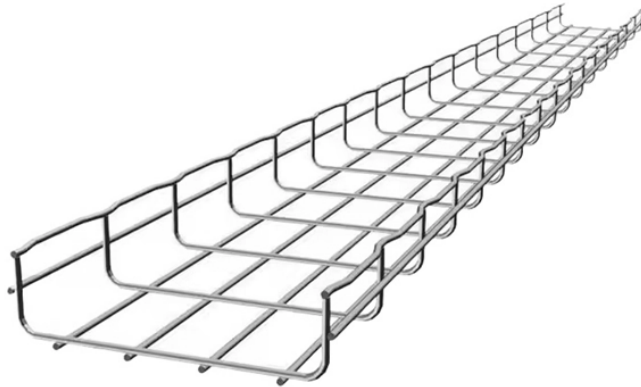

GDR Telecom Site Energy Systems

SPF fiber multimode

SPF fiber multimode

In this blog, BlueOptics introduces you to both fiber types of SFP modules, multi-mode and single-mode, and highlights the aspects in which they differ.

Therefore, multimode fiber is most suitable for short-distance transmission. 2.2 Single-mode SFP Optical Modules Single-mode SFP optical modules operate in the 1270nm-1610nm ...

Confused about whether your SFP is single-mode or multimode? Learn the differences, visual cues, wavelength ranges, and compatibility to avoid mismatched fiber connections and costly ...