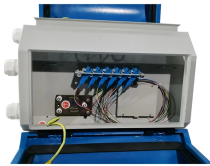

For the ST3151A04-1 pdf datasheet or detailed specifications of the ST3151A04-1 or other LCD items from CSOT, please email us at support@lcdquote or call us at 888-394-6077 at we'll be happy ...