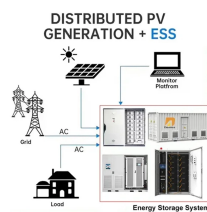

In 2024, the entire team at Huawei banded together to tackle a wide range of external challenges, while further improving product quality, operations quality, and operational efficiency. Our performance was ...