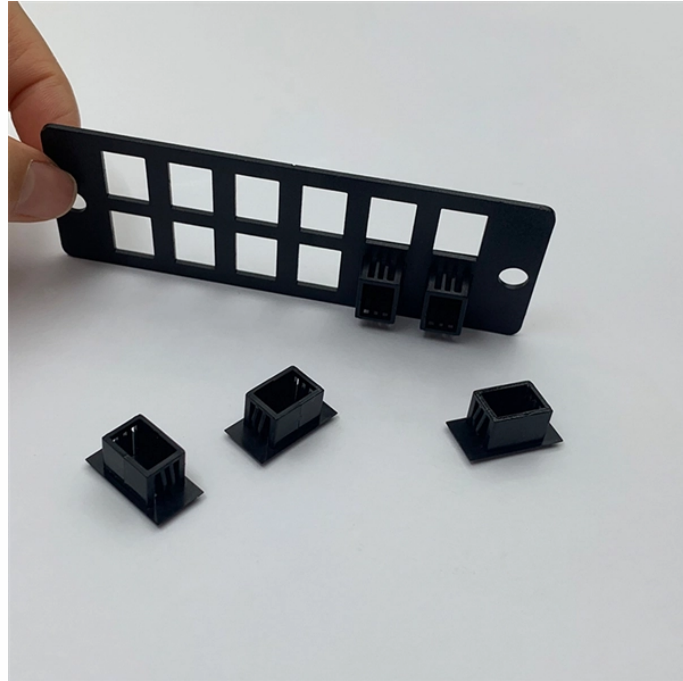

Samoa Fiber Optic Sensor Prices

Samoa Fiber Optic Sensor Prices

Mouser offers inventory, pricing, & datasheets for Fiber Optic Sensors.

View inventory, pricing and order now for same day shipping!

Where can I buy Moocci 2 Pcs Visual Fault Locator 30KM Fiber Optic Cable Tester Meter - VFL Fiber Optic Tools Source Tester Detector Kit with 2 Pcs FC Male to LC Female Adapter for LC/FC/SC/ST, ...

A fiber optic sensor is a type of sensor which uses fiber optic cables to transmit light between the sensor and the object/application. It analyzes the light pattern which is used to provide the information about ...

Fiber optic sensor cables carry the light signals created and detected by the amplifier so that remote or specific areas can be monitored. They are made with different connectors that must be used with a ...