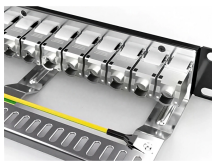

The TI-FGSC industrial multi-mode media converter features a gigabit RJ45 port and 1000BASE-LX SC interface port for building-to-building or long-distance fiber networking applications.

This fiber media converter provides a cost-effective solution for converting and extending a GbE (1000Mbps) network over multimode fiber on 1000BASE-SX networks (850nm).

Search Newegg for sc fiber media converter. Get fast shipping and top-rated customer service.

The N785-001-SC-MM Gigabit Multimode Fiber to Ethernet Media Converter is an economical way to extend the distance of network nodes up to 550 meters by converting Cat5e UTP cables to ...

Gigabit Ethernet Multi Mode Fiber Media Converter SC 550m - 1000 Mbps - TAA Convert and extend a Gigabit Ethernet connection up to 550 m / 1804 ft over Multi Mode SC fiber TAA Compliant Product ...

An economical way to extend the distance up to 2 Km (1.2 Miles) of remote Gigabit network nodes by converting Cat5/6 UTP Ethernet to Fiber Optic while still maintaining the existing infrastructure.