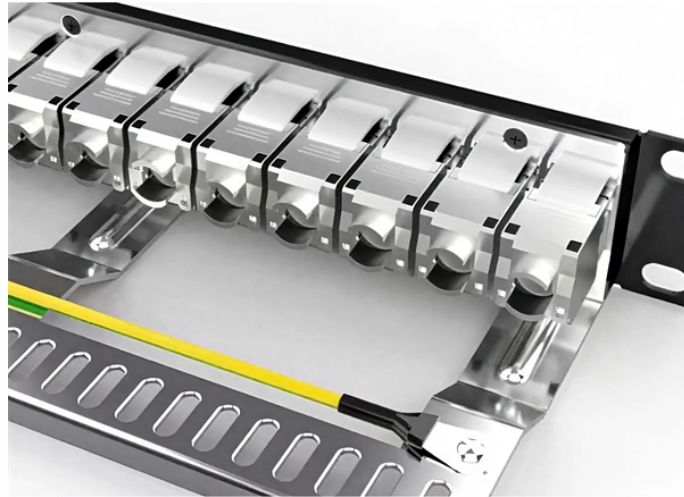

## Schematic diagram of a South Korean industrial switch

## Schematic diagram of a South Korean industrial switch

Electrical drawings are mostly covered in this category (e.g. motor control schematics, wiring diagrams) and text tables/schedules such as cable schedule, lighting schedule, etc.

This guide will explain the essentials of industrial wiring diagrams, their types, common symbols, and best practices for professionals working in industrial settings.

Cable Terminator Kyungdong's 25kv Cable Terminator is an all-in-one contamination withstand cable terminator made for the first time in Korea in 1982 with newly developed technology.