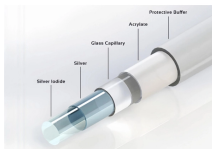

Our automotive busbars and terminal blocks allow you to consolidate wiring and distribute electrical power in a cost-effective manner. Busbars and terminal blocks serve as convenient connection ...