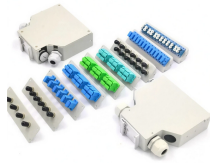

Senegal Imported ODF Patch Panels Anti-Catalytic Residue Wholesale

Senegal Imported ODF Patch Panels Anti-Catalytic Residue Wholesale

8. RESTRICTED IMPORTS The Liaison Office will monitor closely any goods necessitating a special permission or license for importation into Senegal. Restricted imports list is subject to change and is ...

Access Senegal's trade profile. Data includes annual and monthly exports and imports, tariffs, foreign direct investment (FDI), global value chain (GVC) participation, and the Services Policy ...

ODF (Optical Distribution Frame) patch panels are designed to provide a high density 19" rack-mountable solution for next-generation fiber networks, it is used as terminal equipment of fiber optical ...

AMPCOM patch panels offer high-density copper & fiber termination for data centers, offices, and AV systems. Modular design, shielded ports, and easy installation for reliable signal routing.

Front cable access only. Allows for back-to-back frame configuration. Modular design: Enables one rack for many application spaces e.g. central office, headend, FTTx and data center. Increased patch cord ...