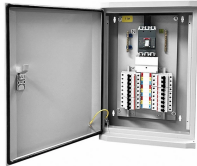

We offer Cable Tray in Serbia in different specifications at competitive market prices. Our range is customized and passes stringent quality tests, before reaching the market.