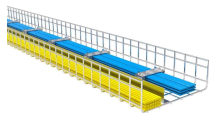

Optical power solutions including thermoelectric cooler (TEC) controllers, load switches, POL, regulators, and power micro modules for the design of power-efficient and compact optical ...