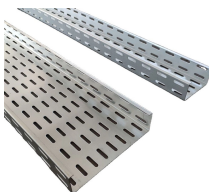

Explore the range of 47U Server Cabinets/Data Racks available at Comms Express, Networking Reseller - Free Delivery Available To Buy Online Today.