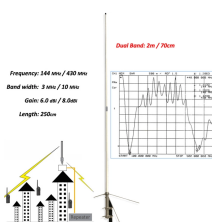

What is an AI server? An AI server is a purpose-built server that can handle demanding workloads of AI, machine learning, and deep learning tasks, providing the necessary computational power, storage, ...