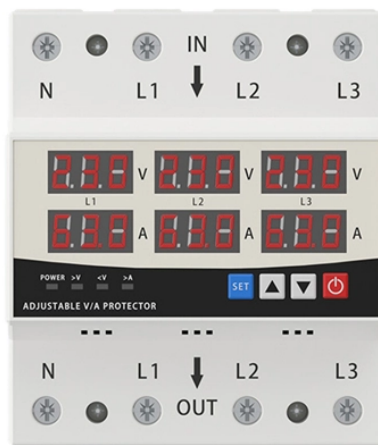

Settings for slow internet speed with fiber optic router

LED DISPLAY PANEL

CURRENT STATUS CLEARLY VISIBLE

IT CAN CLEARLY SHOW THE CURRENT STATUS AND VOLTAGE STATUS,
WITH EFFICIENT OPERATION AND RAPID RESPONSE.