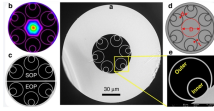

Settings for slow internet speed with fiber optic router

Slow internet speeds lead to delays in work, especially for remote workers dependent on online meetings and large data transfers. This is particularly common in busy households with ...