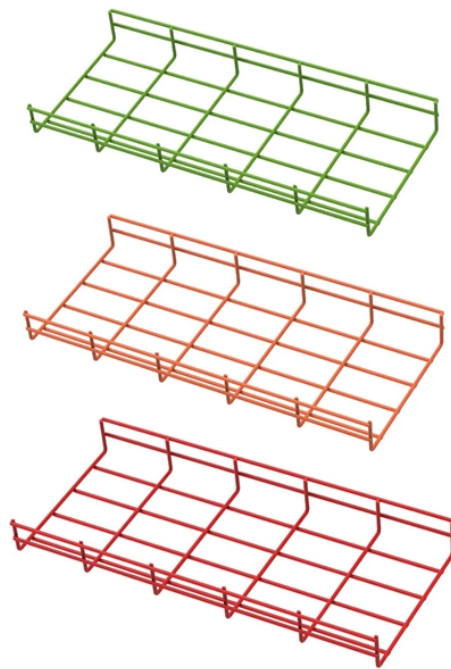

GDR Telecom Site Energy Systems

Sg5412 optical module

Sg5412 optical module

GIANTEYE sells TP-LINK TL-SG5412 industrial grade ring network layer 3 managed industrial ethernet switch 8GE 4SFP, original and authentic, quality guaranteed.

Buy TP-Link JetStream TL-SG5412F Managed 12-Port Gigabit SFP L2 Managed Switch with 4 Combo Ports with fast shipping and top-rated customer service. ...

Below you will find the product specifications and the manual specifications of the TP-Link TL-SG5412F. Can't find the answer to your question in the manual? You may find the answer to your question in ...

Buy TP-Link JetStream TL-SG5412F Managed 12-Port Gigabit SFP L2 Managed Switch with 4 Combo Ports with fast shipping and top-rated customer service. Newegg shopping upgraded TM .

TF-SG1250 industrial grade provide 8 10/100/1000M adaptive RJ45 expansion and 4 Gigabit SFP ports . Three-layer routing protocol, complete security protection mechanism and complete ACL QoS ...