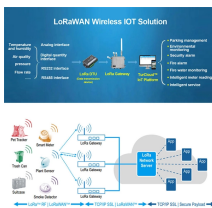

SKYT® company has rich knowledge and experience in the industrial field and is committed to providing high-quality industrial distribution boxes and enclosure ...