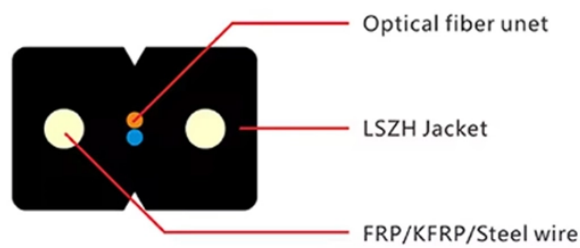

GDR Telecom Site Energy Systems

Simple junction box