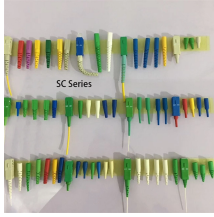

Singapore Cable Tray Wholesale Specifications

Singapore Cable Tray Wholesale Specifications

Wanco Perforated Steel Cable Trays are constructed using the highest grade of Electro-Galvanised Sheet Steel for Epoxy Powder coating and high grade hot rolled steel for Hot Dipped Galvanised ...

Browse our range of electrical cable management trays of all sizes & types in Singapore. Buy wire mesh trays, steel trays & more. Free next-day delivery.

VoltecX offers cable trunkings, trays, ladders, conduits, C-channels and floor distribution solutions for superior construction performance.