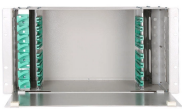

Opto Precision is one of the leading manufacturer & supplier of Optics Precision products, wearable displays & specialize in Polymer Optics.