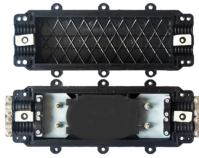

Singapore Temporary Distribution Box Manufacturer

Founded with the aim to provide cost-effective and innovative packaging solutions, Simax Materials Solutions Pte Ltd. (Simax) services clients from a broad spectrum of industries. Our core products ...