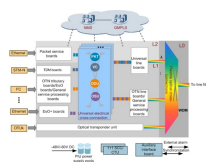

FOSC Vertical/Dome splicing closures are excellent protector of fibre optic joints from outdoor environment such as UV, water and weather with leak proof sealing having IP 68 protection.

SOT-unit suitable for installation indoor or outdoor in street cabinet. The unit have capacity for 96 single fibre splices and possibility to connect different types of cables and pipes. Delivered with 6 SC ...