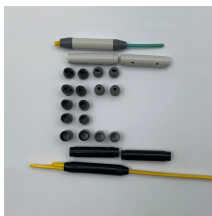

This comprehensive guide explores the differences between single and dual fiber SFPs, their respective benefits, limitations, and use cases—helping you make an informed choice that aligns with your ...