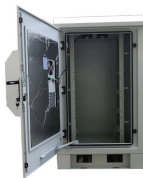

Shop DigiKey's large in-stock selection of Fiber Optic Switches, Multiplexers, Demultiplexers. View inventory, pricing and order now for same day shipping!