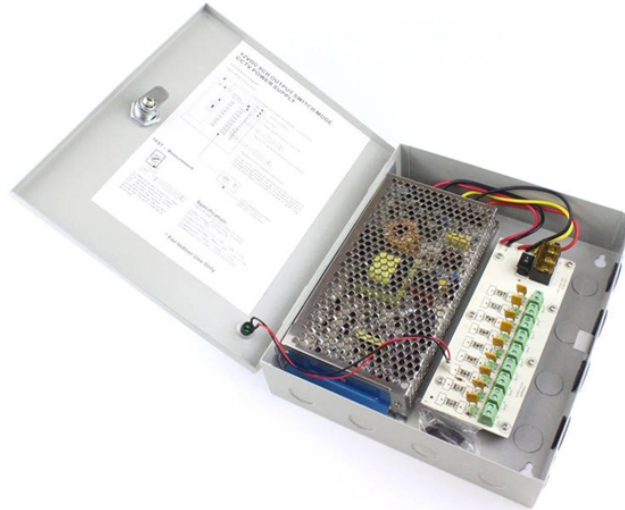

Single-mode fiber optic patch cord LC dual-core 30m

Single-mode fiber optic patch cord LC dual-core 30m

Have any questions? Talk with us directly using LiveChat.

Corning offers the most complete line of connectors and factory-terminated cables, from single-fiber patch cords to high-fiber-count assemblies.

This makes the cable more durable and reliable, especially in harsh or demanding environments. Besides, it makes the cable more resistant to kinking and bending, allowing for easier handling and ...

Fiber LC connectors are reliable and boast high-performance, making them a top choice for high-density connectivity at a lower cost. LC fiber patch cables can be singlemode or multimode, and they're used ...

100ft/30m LC to LC Armored Outdoor Fiber Optic Cable, Single Mode Duplex Fiber Patch Cable, 9/125um LC Fiber Jumper, (OS1/OS2 Compatible), Low Friction LSZH, Black

Length: 2-meter. Connectors: 2 LC and 2 LC connectors on each end. We have a range of accessories designed to work with our products. Check them out! More Q& As may be available on the N37002M ...

Singlemode LC/UPC to LC/UPC, Fiber Patch Cord, 1.6 mm Duplex, Low Smoke Zero Halogen (LSZH)

Fiber LC connectors are reliable and boast high-performance, making them a top choice for high-density connectivity at a lower ...