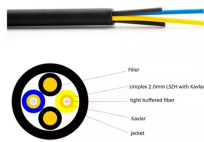

## Single-mode fiber optic patch cord ST-LC 15 meters

Single mode ST-LC patch cord FAS15-2-3 Fiber optic patch cords suited for equipment jumper cable, cross connects, and work area connections.

Product Details ... Product Overview Singlemode duplex LC to ST fiber jumper with a yellow jacket. 15 Meters.

Single Mode 9/125 (OS2) fiber optic cables are used for single mode applications intended to run long distances due to the low rate of attenuation that results from the single projected light source.

Looking to make a LC ST Fiber connection through a high-quality cable? Try our new 15-meter Single Mode LC ST Patch Cable duplex and save on high-quality.

Get the highest quality ST fiber optic cables from FiberCablesDirect. We carry Singlemode, Multimode Duplex ST Fiber Patch Cables/Network Jumpers. OM1, OM2, OM3, OM4, OS2. ST/ST, ST/SC, ...

TAA Compliant Fiber Patch Cable ST-LC  
 Singlemode OS2 is a perfect combination of high performance, low data loss and cost efficiency. Purchase today at Cables Plus USA.

With LC to ST connectors, this fiber patch cable is ready for deployment in any singlemode 9/125 network. Singlemode 9/125 are best used for long cable runs. This singlemode, duplex fiber cable is ...