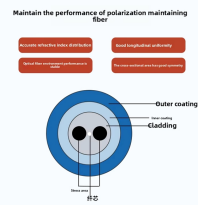

This sc upc single mode fiber patch cord carries a single 9/125 μm OS2 fiber core through a low-smoke zero-halogen (LSZH) outer jacket. The result is a fiber optic cable patch cord that performs flawlessly ...