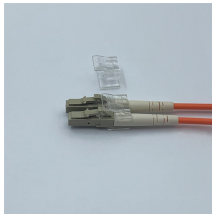

This Singlemode SC APC Pre-Polished Simplex Fiber Optic Quick Connector is perfect for emergency repairs or temporary installations. These connectors are designed to get your network up and ...

Field Installable Fiber Optic Quick Connectors Field installable with no epoxy, oven or fusion splicing

Beyondtech's SC/APC fast connectors are designed for quick field installations, suitable for FTTH projects. These connectors enable easy and reliable connections without additional tools or epoxy.

Proven mechanical splice technology ensuring precision fiber alignment, a factory pre-cleaved fiber stub and a proprietary index-matching gel combine to offer an immediate low loss termination to either ...

The fiber optic quick connector is an optical device that can reduce the energy of optical signals widely used in optical fiber communications, optical fiber testers, optical fiber broadband access networks, ...