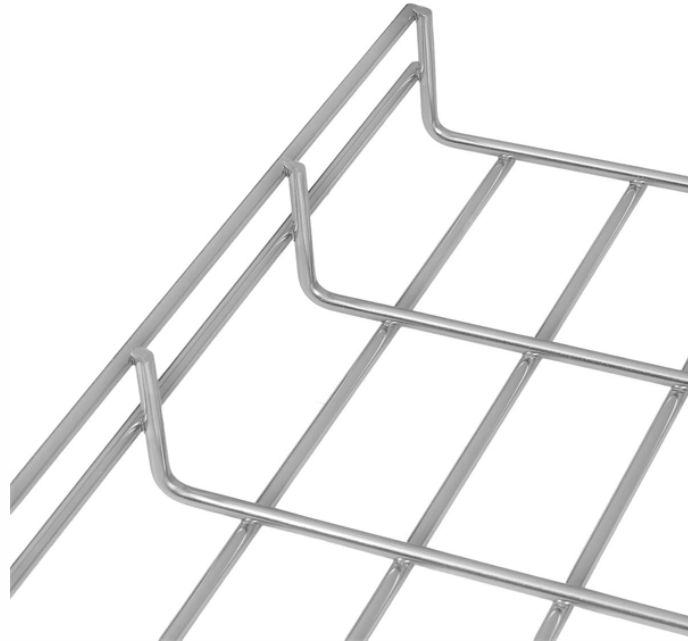

## Slow-turning cable trays

## Slow-turning cable trays

Learn how manual bending slows installs, increases fatigue and adds labour cost.

Ladder cable trays are the preferred solution and are the most economical choice for creating the ideal routing path. Cold swaging allows for the side rails to be turned ...

Explore all types of cable trays—ladder, perforated, basket, solid, and channel. Learn their uses, materials, pros, cons, and key differences.

From heavy power cable pathways on oil drilling platforms to data center cabling, explore the cable tray that's strong yet easy to install. Fast installation with dependable support.

Snap Track was developed as a limited-width cable tray system to replace wire basket tray, conduit, and generic tray. It is stronger, provides better cable protection, and reduces installation costs through its ...