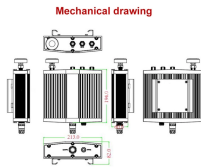

## Slow-turning cable trays

## Slow-turning cable trays

Learn how manual bending slows installs, increases fatigue and adds labour cost.

Ladder cable trays are the preferred solution and are the most economical choice for creating the ideal routing path. Cold swaging allows for the side rails to be turned ...