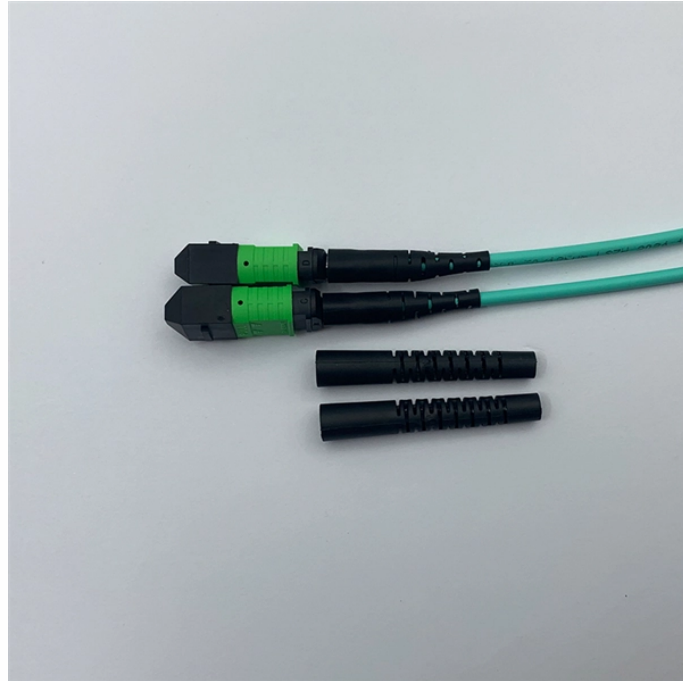

Small Cable Tray Service Hotline

Small Cable Tray Service Hotline

In this interactive page, you can explore our busway system, cable tray, support system, lighting system, and fit-out products interactively for healthcare complexes, data centers, small workshops, electric ...

TechLine Mfg. offers Snap Track, an innovative channel type cable tray that is UL classified with patented push-pin assembly. Request a quote today!

Atkore's US Tray was established in 2012, as an American manufacturer of made-to-order cable trays that are built per NEMA standards and certified by UL. We offer modern, innovative, and technically ...