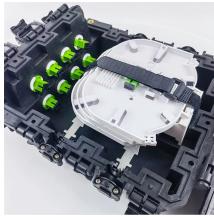

Server Technology Smart PDUs can be purchased with our award-winning HDOT (High Density Outlet Technology), Cx outlets, and Alternating Phase technology. With HDOT, you get the highest outlet ...

Discover robust PDUs for optimum power distribution, reliability and simple integration. Calibrated and with integrated rack monitoring.