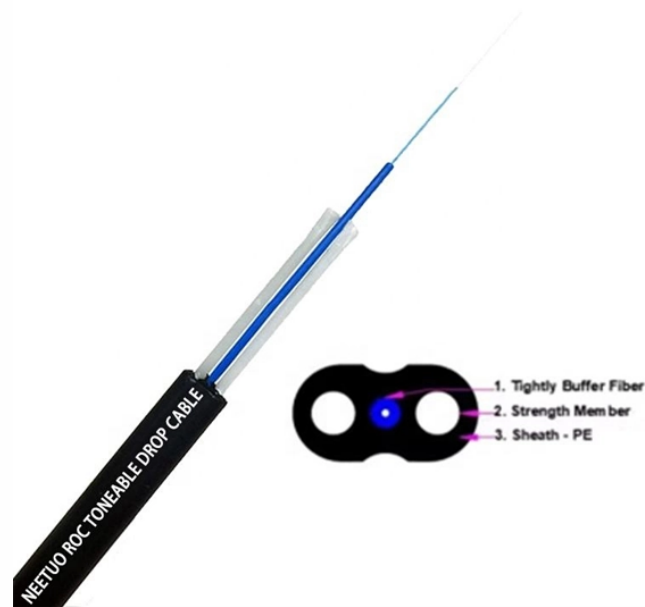

Smart City Smart PDU Outdoor Type Ordering