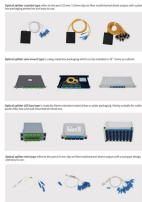

The Smart Hub combines an ACU, expansion board and power supply in a ready-to-install enclosure. Pre-assigned input ports and industry standard wiring make setup effortless.

This installation guide explains how to install and configure the 4-Door Smart Hub, including the Access Control Core, 4-Port Expansion Board, and Avigilon readers or Wiegand readers, as part of the Alta ...

Openpath 4-Door Smart Hub Datasheet.

The Smart Hub combines an ACU, expansion board and power supply in a ready-to-install enclosure. Pre-assigned input ports and industry standard wiring make setup effortless.

Seamlessly expand your access control with our modular Core Series Smart Hub that features configurable inputs, encryption at every level and powerful, cloud-based management to enable ...

The 4-Door Smart Hub combines the Access Control Core, a 4-port expansion board and a power supply in a convenient enclosure. Supporting 4 Avigilon Readers and 4 doors, it's ideal for ...

The 4 -Door Smart Hub combines the Access Control Core, a 4 -port expansion board and a power supply in a convenient enclosure. Supporting 4 Avigilon Readers and 4 doors, it's ideal for ...

The Core connects to expansion boards that include ports for Openpath Smart Readers, Request to Exit (REX) inputs, and Contact Sensors. The Core Series Smart Hub uses RS-485 wiring to connect to ...