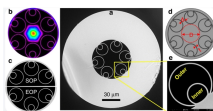

The 4 -Door Smart Hub combines the Access Control Core, a 4 -port expansion board and a power supply in a convenient enclosure. Supporting 4 Avigilon Readers and 4 doors, it's ideal for ...

The Core connects to expansion boards that include ports for Openpath Smart Readers, Request to Exit (REX) inputs, and Contact Sensors. The Core Series Smart Hub uses RS-485 wiring to connect to ...