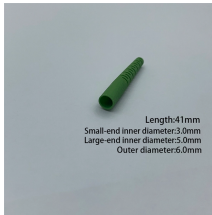

## Somali SC-LC Fiber Optic Adapter

Explore quality LC to SC and SC to LC adapters. Industrial-grade connectors with ceramic alignment sleeves for superior performance and durability.

CommScope fiber adapters and connectors—including LC to SC adapters—are designed for excellent optical and mechanical performance—including simplex, duplex, and ganged options for singlemode ...

They are used to bridge the gap between a cable to cable fibre connections and sometimes known as a mating sleeve or a hybrid adapter. They come in different connection variations, either, single, double ...