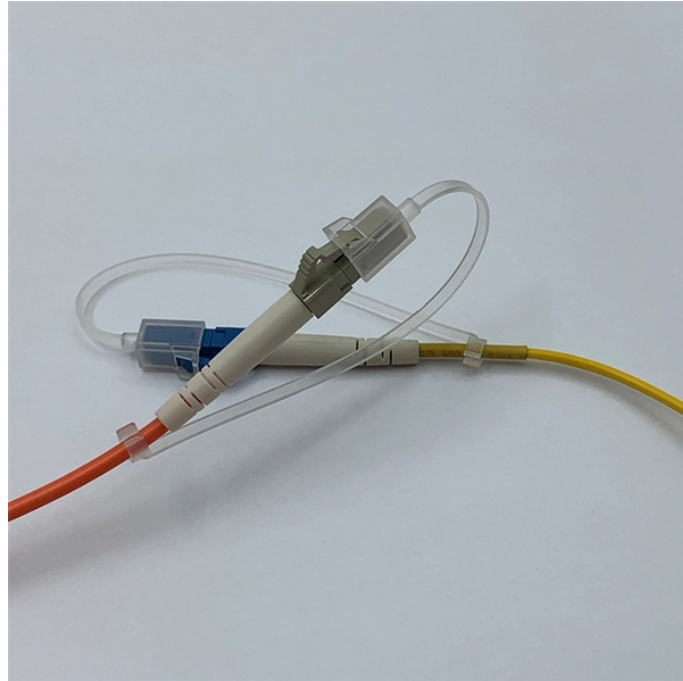

## Somali SC-LC Fiber Optic Adapter

## Somali SC-LC Fiber Optic Adapter

Explore quality LC to SC and SC to LC adapters. Industrial-grade connectors with ceramic alignment sleeves for superior performance and durability.

CommScope fiber adapters and connectors—including LC to SC adapters—are designed for excellent optical and mechanical performance—including simplex, duplex, and ganged options for singlemode ...

They are used to bridge the gap between a cable to cable fibre connections and sometimes known as a mating sleeve or a hybrid adapter. They come in different connection variations, either, single, double ...