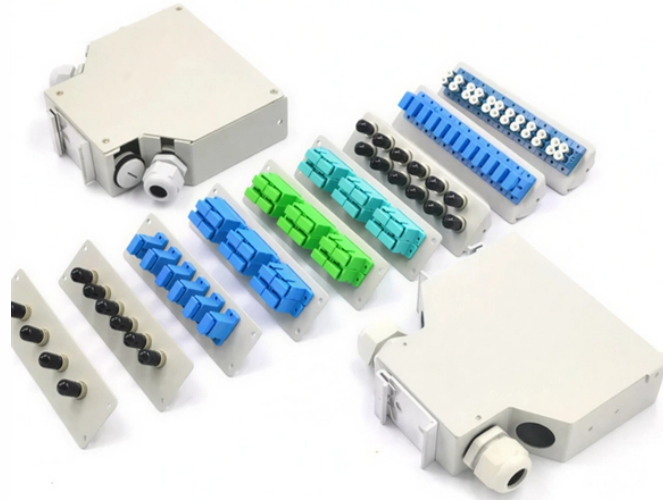

South Africa Overseas Warehouse Aggregation Switch 10G

South Africa Overseas Warehouse Aggregation Switch 10G

The best price and guaranteed service and backup from official computer suppliers in South Africa for the USW-Aggregation Ubiquiti UniFi Switch Aggregation Layer 2 switch with 8x 10G ...

Our UniFi Aggregation Switch is a managed Layer 2 switch with eight 10G SFP+ ports. Featuring a compact 4.7" depth and fanless design, it supports high-bandwidth links to provide link aggregation ...

The best price and guaranteed service and backup from official computer suppliers in South Africa for the UB-USW-AGGREGATION Ubiquiti ...

The Switch Aggregation is a fully managed, Layer 2 switch with (8) 10G SFP+ ...

Our UniFi Aggregation Switch is a managed Layer 2 switch with eight 10G SFP+ ports. Featuring a compact 4.7" depth and fanless design, it supports high-bandwidth links to provide link aggregation ...

An 8-port, Layer 2 switch made for 10G SFP+ connections.

The Ubiquiti UniFi USW-Aggregation, is a fully managed Layer 2 switch designed to build high-capacity network links. It provides eight 10G SFP+ ports, making it a suitable core for aggregating multiple ...