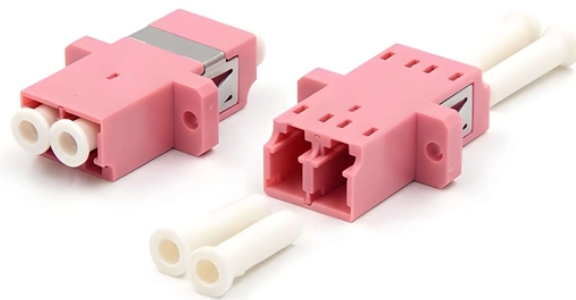

South African Galvanized Mesh Cable Trays

South African Galvanized Mesh Cable Trays

Exceptional Customer Service Cable trays, welded mesh, poultry cages & trolleys in electro-galv, pre-galv, powder-coat or plain—served from Electron, Johannesburg to Africa and beyond.

Saar Industries is a leading wire mesh cable tray manufacturer in South Africa, offering durable, corrosion-resistant, and easy-to-install cable solutions for industries.

WWMD Medium Duty Welded Wire Mesh Cable tray straights and standard accessories are manufactured from Hard-drawn High Tensile steel wire - 4mm thick and then hot-dip galvanised ...

Thanks to the uniquely shaped well-rounded wire ends, the mesh trays comply with all safety requirements for installers and cables. In addition, the wire diameter design and size allow higher ...

Cable Trays at your No.1 Electrical Suppliers - Best Prices and Fast, Reliable Delivery. Shop Online for Cable Trays and Save Now!