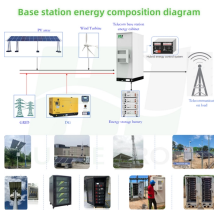

Saar Industries is a leading wire mesh cable tray manufacturer in South Africa, offering durable, corrosion-resistant, and easy-to-install cable solutions for industries.

WWMD Medium Duty Welded Wire Mesh Cable tray straights and standard accessories are manufactured from Hard-drawn High Tensile steel wire - 4mm thick and then hot-dip galvanised ...