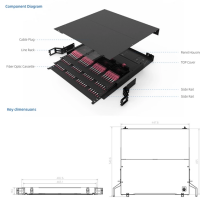

Notes: Retail Price for Petrol \* Wholesale List Price for Diesel & IP \*\* Maximum Retail Price for LPG \*\*\*

The Ubiquiti UniFi Aggregation Switch 8SFP+ is a Ethernet unmanaged switch in a desktop form factor (non-PoE). Built for structured LAN, uplink aggregation, and general data switching.