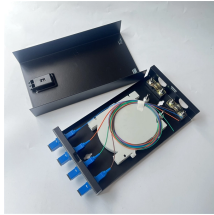

15 Meters SC/APC to SC/APC Fiber Optic Internet Cable, Armored Single Mode Patch Cable, Fiber Optic Jumper Optical Patch Cord - SIMPLEX - 9/125um - OS1/OS2 Compatible, LSZH Black

Waterproof and dustproof, reliable and safe
The outer classic sink design allows the sealing ring of the cabinet and door to be seamlessly compressed without leaving a trace of gaps

Fiber optic patch cords are used for short distance installations that connect to patch panels, switches and telco equipment. We supply patch cords in single mode and multi-mode options.

Color code network applications with Low-Smoke Zero Halogen OM4 fiber cable in 12 standard colors.