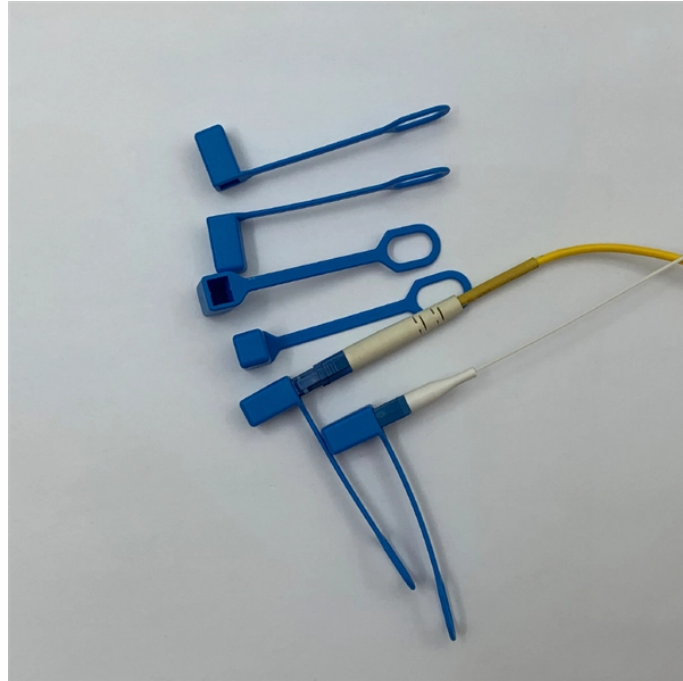

Spectrometer Port Tester

Spectrometer Port Tester

Simply leverage our port checker, designed to identify open and closed ports. It combines traditional TCP and UDP scanning techniques to ensure 100% accurate results. This helps you understand ...

Choose from our selection of spectrometers in a wide range of styles and sizes. Same and Next Day Delivery.

SIGLENT SHA850A, a handheld portable spectrum analyzer and cable-and-antenna analyzer, is a powerful and flexible tool for those field and outdoor RF applications. With a frequency range up to ...

Prepare to explore the top 14 USB pocket spectrometers of 2025, offering portable solutions for precise analysis—discover which one fits your needs best.

It's a simple free tool for scanning open ports on your computer. It helps you scan most of the commonly used ports, to check whether it's open or closed. You can find a list (below) of all common ports, that ...