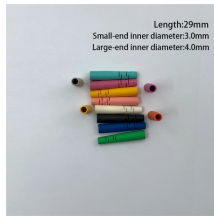

Corning's 728 series and 740 series of SC connectors and adapters offer superior performance with high repeatability. Fully intermateable with standard NTT SC, these products deliver long-term stability for ...