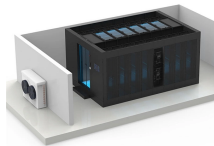

Optcore provides a comprehensive line of fiber optic adapters, including LC, SC, FC, ST, E2000, DIN, SMA, MPO/MTP, and SN, with single mode and multimode fiber available. Our broad portfolio can ...