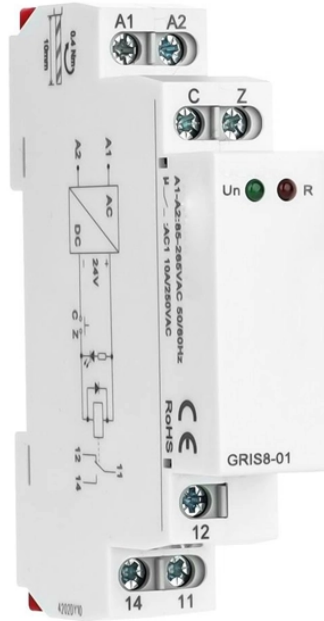

## Stainless Steel Cable Tray

We would like to show you a description here but the site won't allow us.

Overview When it comes to cable and wire installs you need to consider cable trays. RS PRO is proud to introduce a range of wire cable trays made from high-quality 304 or 316-grade stainless steel, and ...

Achieve a clean, professional cable management system with the Kable Kontrol® Stainless Steel Cable Tray Straight Sections. Constructed from high-quality 304 stainless steel, these trays provide ...

Choose from our selection of cable trays, including over 850 products in a wide range of styles and sizes. Same and Next Day Delivery.

Achieve a clean, professional cable management system with the Kable Kontrol® Stainless Steel Cable Tray Straight Sections. Constructed from high-quality 304 stainless steel with a chrome finish, these ...