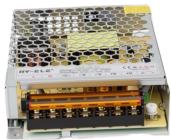

Durable Cope Trof cable trays in 304/316 stainless steel for secure, efficient routing.