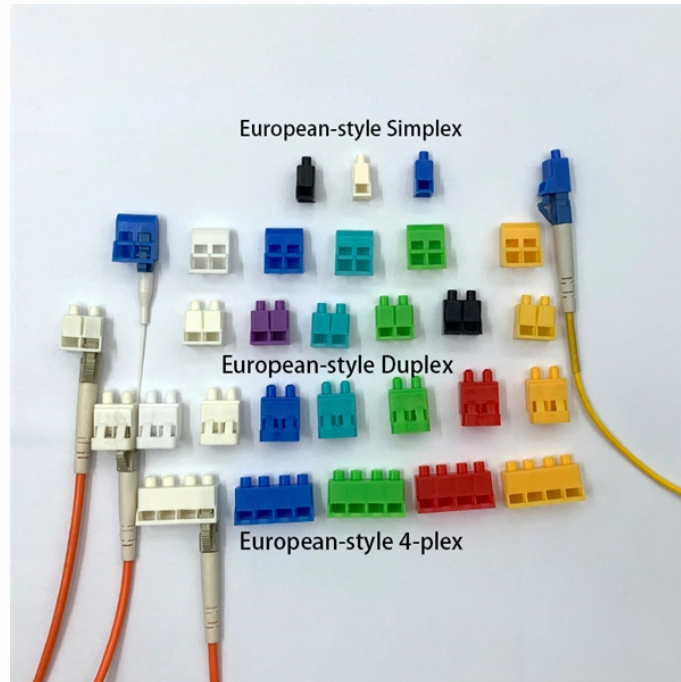

## Stainless Steel Cable Tray Connectors

## Stainless Steel Cable Tray Connectors

These fittings help in maintaining support of the cable tray system. Shop Graybar's collection of cable tray and fittings to find exactly what works for your job.

With NEC compliance, a user-friendly design, and a cost-effective solution for structured cabling, these stainless steel cable trays provide an efficient and professional way to manage your wiring needs.

Cable Tray, 2" Depth x 4" Width x 10" Section, Material: Carbon Steel. Finish: Electroplated Zinc.

Constructed from high-quality 304 stainless steel, these trays provide exceptional durability and resistance to corrosion. Designed for networking, AV systems, fiber optics, industrial wiring, and ...