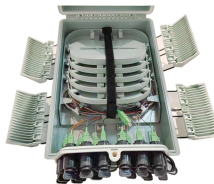

Cable Tray, 2" Depth x 4" Width x 10" Section, Material: Carbon Steel. Finish: Electroplated Zinc.

Constructed from high-quality 304 stainless steel, these trays provide exceptional durability and resistance to corrosion. Designed for networking, AV systems, fiber optics, industrial wiring, and ...

DATA ADJUSTABLE, EASY TO USE

SET INCREASE DECREASE POWER SWITCH

Choose from our selection of cable trays, including over 850 products in a wide range of styles and sizes. Same and Next Day Delivery.

Delta manufactures a complete range of cable tray accessories, including cable tray joint couplers, mounting brackets, joint plates, sleeves, perforated cable tray accessories, and ladder-type cable ...

Kable Kontrol's high-quality stainless steel cable tray straight sections and accessories are the ideal solution for your cable management needs. Designed with electro-zinc resistance, these wire mesh ...