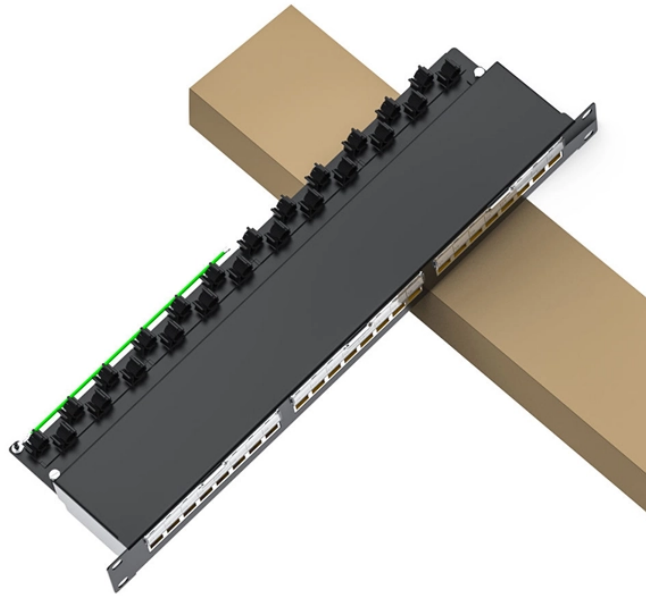

## Stainless steel mesh cable tray 200x100mm

## Stainless steel mesh cable tray 200x100mm

Choose from our selection of wire mesh trays, including over 475 products in a wide range of styles and sizes. Same and Next Day Delivery.

Supplier of wire mesh cable trays and wire basket trays in stainless steel for production facilities and the whole industry.

Home > All Collections > Cable Tray > 200mm 100mm size basket mesh galvanized steel wire cable tray

JLH stainless steel wire basket cable tray is engineered with top-grade stainless steel 304 or 316, providing excellent strength while being lightweight. Its solid and rounded design, along with safe ...

We are always committed to meeting the different needs of our customers with flexible and diverse business models, and we provide a wide range of Stainless Steel Wire Mesh Cable Tray (UL, cUL, ...

The stainless steel cable tray is made of high quality SS 304 or SS 316 materials, which is corrosion and rust resistance. Additional, the stainless steel cable tray is high strength and load capacity, which can ...