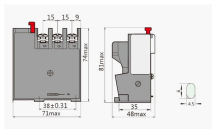

Our cable tray supports are the perfect solution for mounting cable trays in industrial settings. ICS Industries also specializes in custom fabrication and is happy to build to your specifications or assist ...