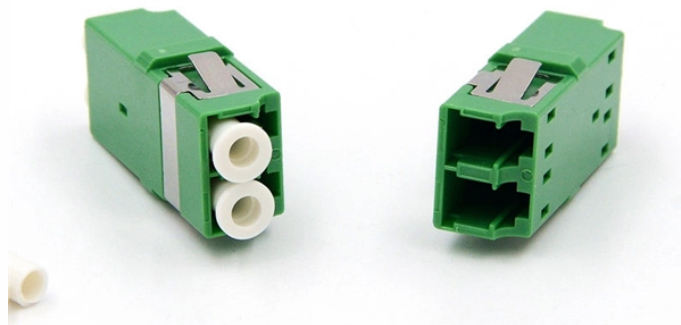

Standard 1U power supply chassis size

Standard 1U power supply chassis size

Some have a special size or unique connectors which make them difficult to find. To help you locate the one you need see below the measurements of the most common PSU available.

1U Power Supply (for all 1U chassis)
200W/250W/300W/350W/400W AC POWER...

1U Compact Rackmount Chassis 1U appliance chassis with 15" depth for space-sensitive applications Utilizing space for HDD deployment to optimized HDD storage design Outstanding thermal exhaust ...

Individual power supplies are sometimes mounted within rack-mounted enclosures that require integral power. A rack unit (abbreviated U or RU) is used as a height measurement of 19-inch and 23-inch ...

Explore Supermicro's full range of rackmount, tower and workstation chassis. Configuration matrix for 1U, 2U, 4U and tower form factors with power supply.

With an overall dimension of 482.6mm width and approximately 671mm depth, this chassis ensures precise mounting with W2 mounting hole spacing of 465mm and H2 height direction mounting hole ...